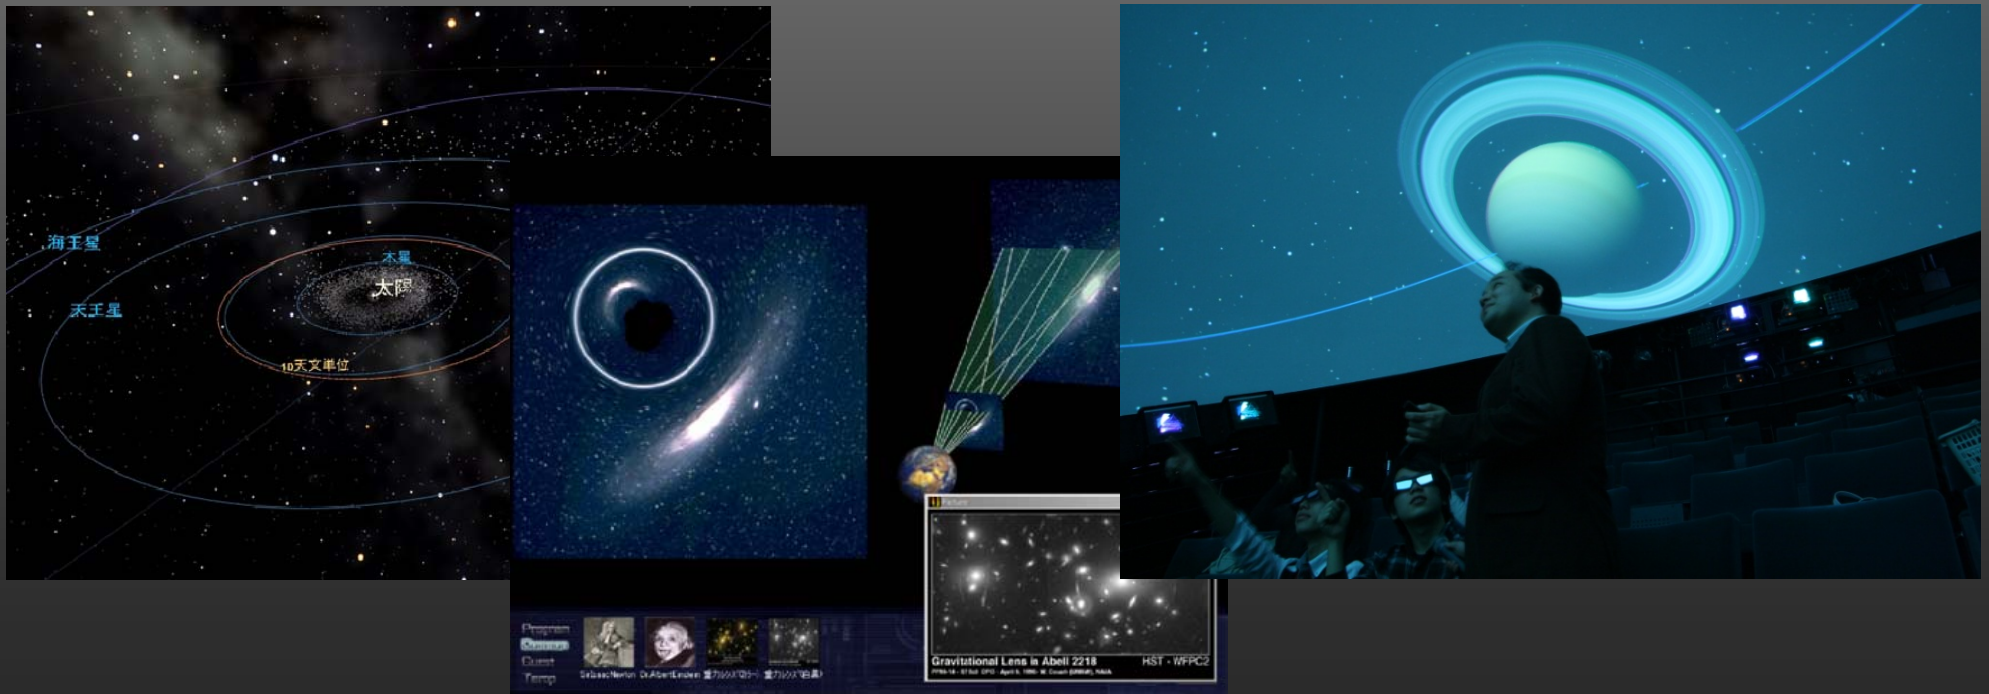

- Original Stereoscopic Full-dome movie rendered by SCISS Uniview
- Presented by Orihalcon Technologies, Inc.

- Visualize time and space simulated by super computers.
- Presented by NAOJ 4D2U Project.
- Contents:
 - Milky Way Galaxy
 - Formation of Earth and Moon
 - Cosmic View

The Central Dogma

Synra

- Visualize complicated process from genomic information to protein synthesis.
- Stylish 'Japanese robot animation' visual.
- Presented by RIKEN Omics Science Center

- Scientists talk about the latest scientific topics by themselves with immersive interactive tools.
- Interactive and Real-time is key of the live show.
- From Astronomy to life science, everything!

- Since 1996. Now reborn in Synra Dome.
 - Astronomical topics
 - Galaxy Collision Simulation
 - Remote Observation with Yerkes Obs.
 - Guest Corner

- The most beautiful space visuals. The world first stereoscopic Uniview installed.
- Mitaka Pro, advanced version of Mitaka is used in UNIVERSE Live Show.
- Brand-new immersive presentation tool Quadratura as dome visualization framework.
- AllSkyViewer and other tools for the best dome content creation workflow.

We built the Japanese first public stereoscopic dome theater 'Synra Dome' in Science Museum.

New place of collaboration between scientists, museum and creators for visualization in the cutting-edge immersive environment.