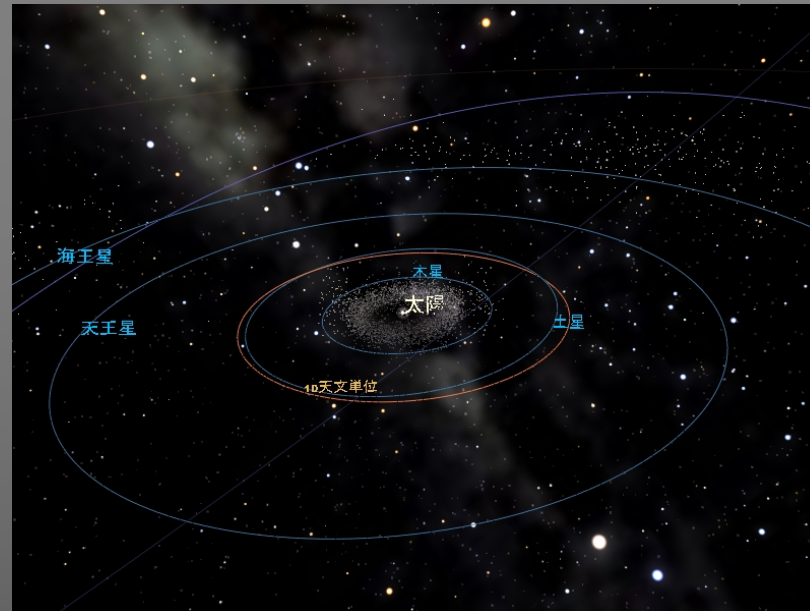

- Original Stereoscopic Full-dome movie rendered by SCISS Uniview
- Presented by Orihalcon Technologies, Inc.

- Visualize time and space simulated by super computers.
- Presented by NAOJ 4D2U Project.
- Contents:
 - Milky Way Galaxy
 - Formation of Earth and Moon
 - Cosmic View

- Since 1996. Now reborn in Synra Dome.
 - Astronomical topics
 - Galaxy Collision Simulation
 - Remote Observation with Yerkes Obs.
 - Guest Corner

- The most beautiful space visuals. The world first stereoscopic Uniview installed.
- Mitaka Pro, advanced version of Mitaka is used in UNIVERSE Live Show.
- Brand-new immersive presentation tool Quadratura as dome visualization framework.
- AllSkyViewer and other tools for the best dome content creation workflow.

Software in Synra Dome

Synra

Various Events in Synra Dome

Synra

- Technical Demo. Workshop
- Stereoscopic Visual Jockey Concert
- BELLA GAIA private preview
- Digital Planetarium Workshop, etc.

- All sky video recording and various special devices to visualize invisible things.
- Stereoscopic movies from deep sea.
- All sky walk through in proton accelerator.
- Real-time games in dome!
- and more!

We built the Japanese first public stereoscopic dome theater 'Synra Dome' in Science Museum.

New place of collaboration between scientists, museum and creators for visualization in the cutting-edge immersive environment.