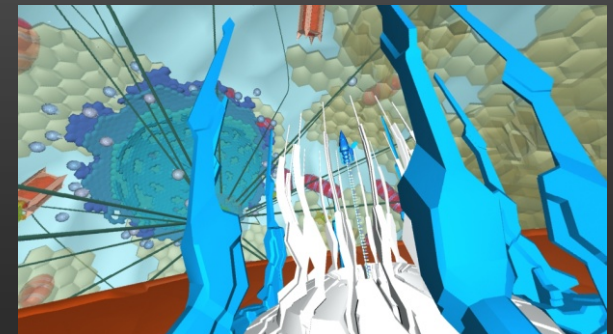

Top and Side View

- Sunday and weekday
Full dome / Stereoscopic full dome movies
 - Cosmic Discoveries
 - 4D2U Project Movies
 - Milky Way Galaxy
 - Formation of Earth and Moon
 - Cosmic View
 - The Central Dogma
- Saturday

- Original Stereoscopic Full-dome movie rendered by SCISS Uniview
- Presented by Orihalcon Technologies, Inc.

- Visualize time and space simulated by super computers.
- Presented by NAOJ 4D2U Project.
- Contents:
 - Milky Way Galaxy
 - Formation of Earth and Moon
 - Cosmic View

The Central Dogma

Synra

- Visualize complicated process from genomic information to protein synthesis.
- Stylish 'Japanese robot animation' visual.
- Presented by RIKEN Omics Science Center

- Scientists talk about the latest scientific topics by themselves with immersive interactive tools.
- Interactive and Real-time is key of the live show.
- From Astronomy to life science, everything!

- Since 1996. Now reborn in Synra Dome.
 - Astronomical topics
 - Galaxy Collision Simulation
 - Remote Observation with Yerkes Obs.
 - Guest Corner

- The most beautiful space visuals. The world first stereoscopic Uniview installed.
- Mitaka Pro, advanced version of Mitaka is used in UNIVERSE Live Show.
- Brand-new immersive presentation tool Quadratura as dome visualization framework.
- AllSkyViewer and other tools for the best dome content creation workflow.