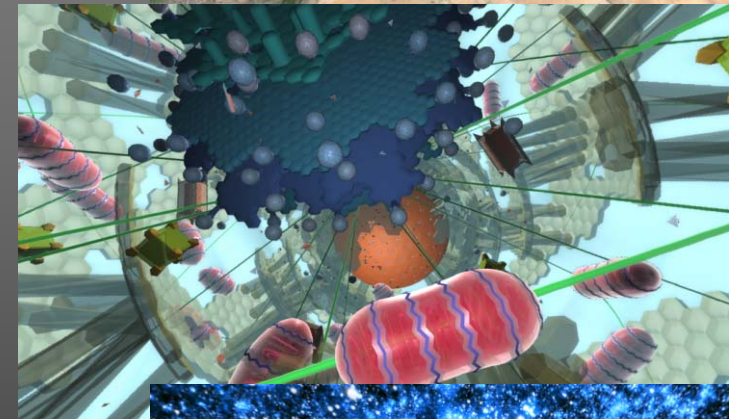

- Sunday and weekday
  Full dome / Stereoscopic full dome movies
  - Cosmic Discoveries
  - 4D2U Project Movies
    - Milky Way Galaxy
    - Formation of Earth and Moon
    - Cosmic View
  - The Central Dogma
- Saturday