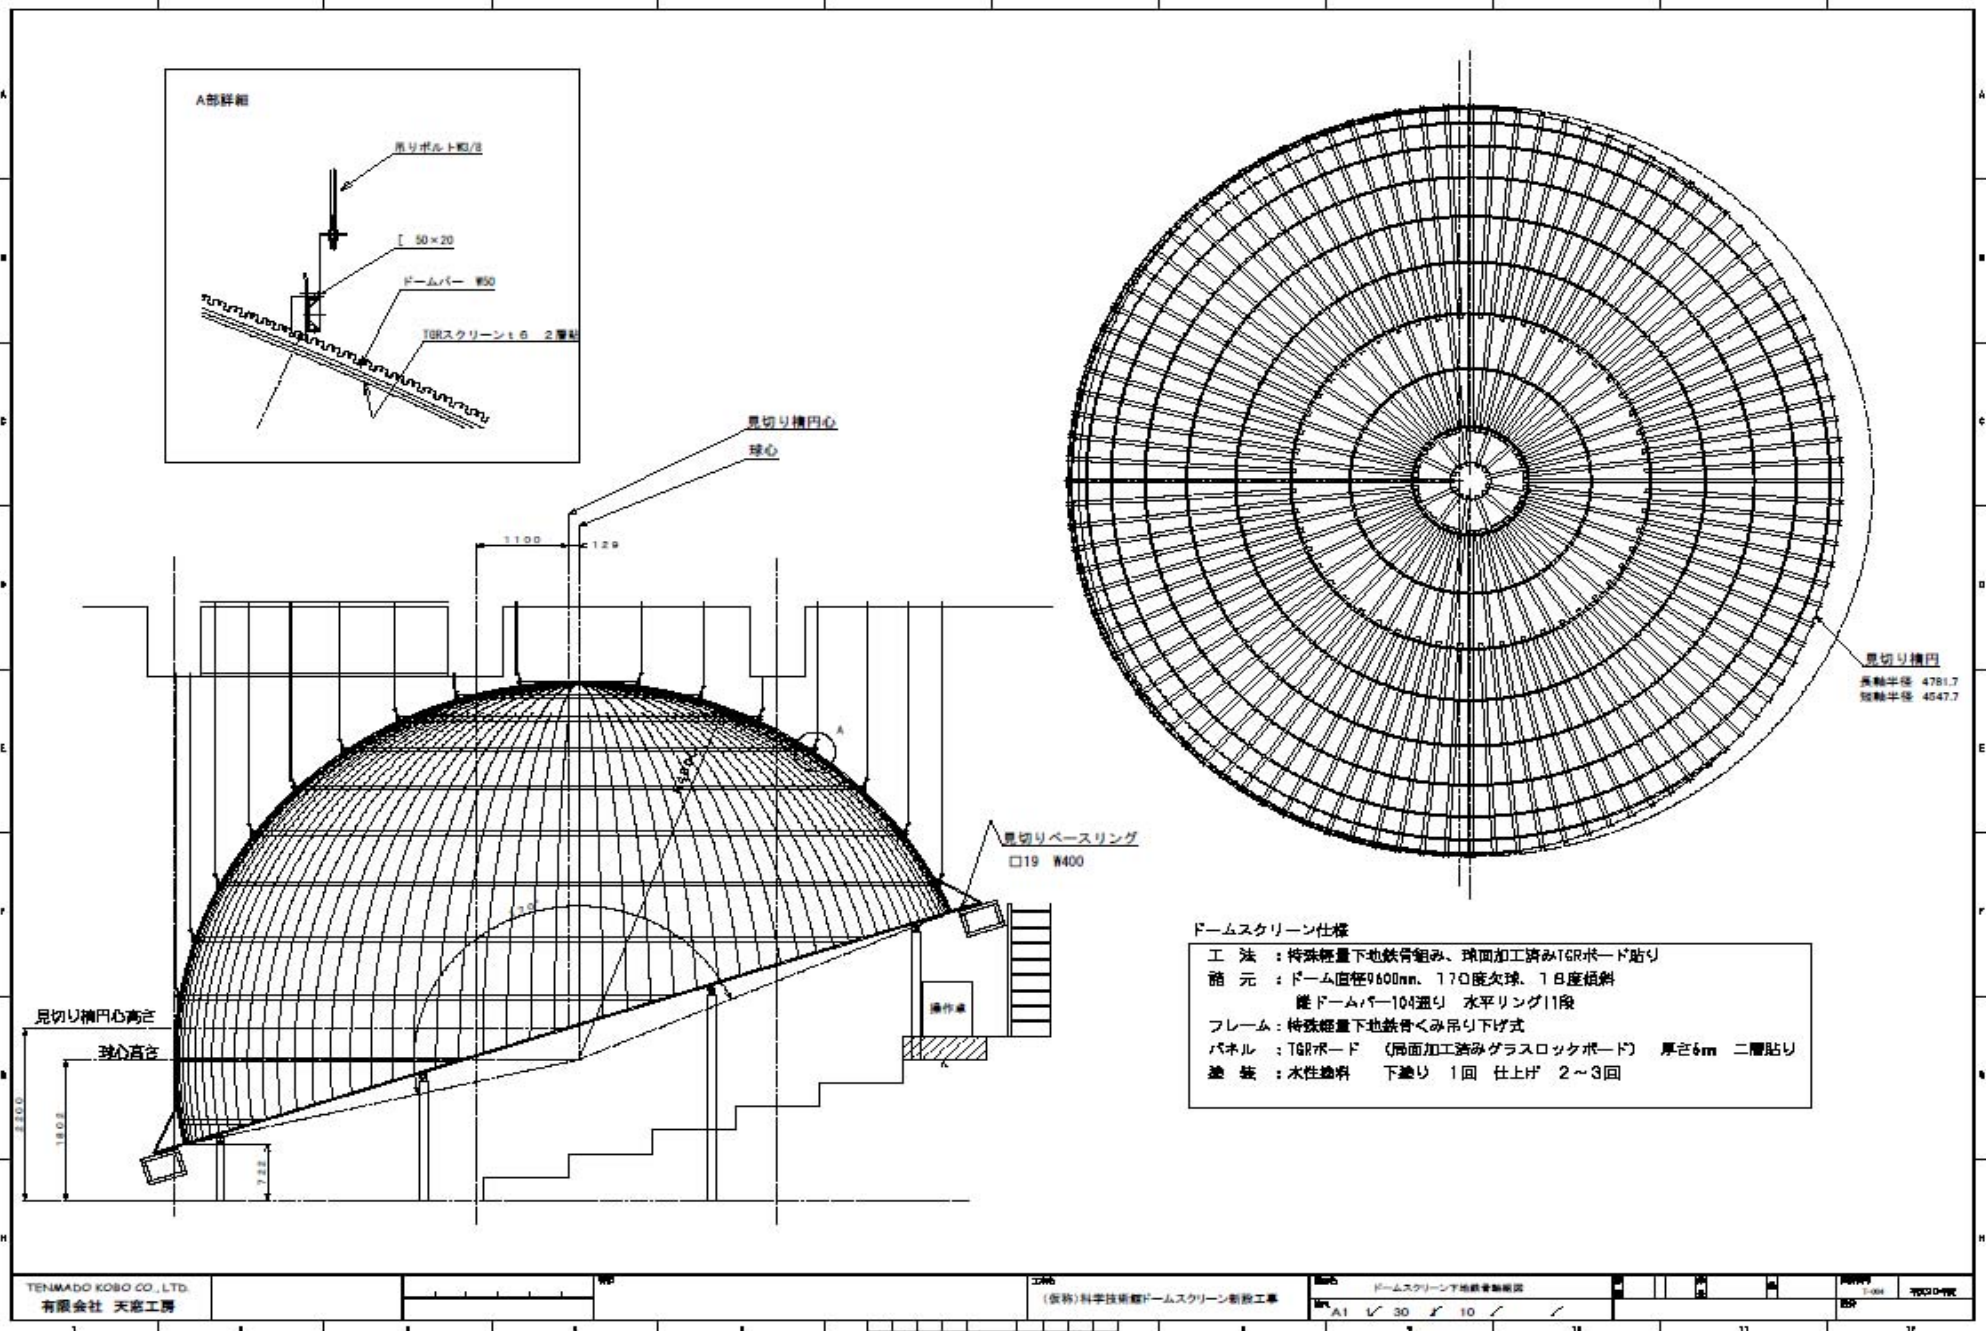

Top and Side View