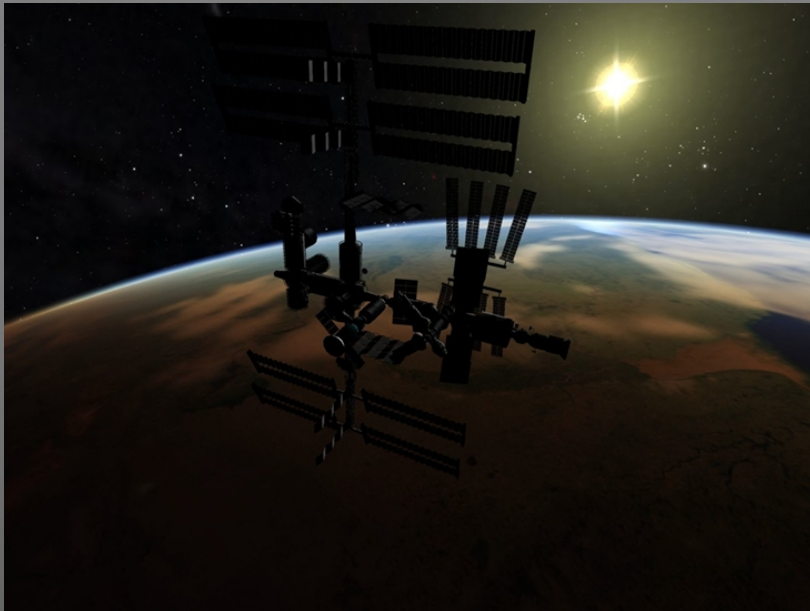

Software in Synra Dome

Synra