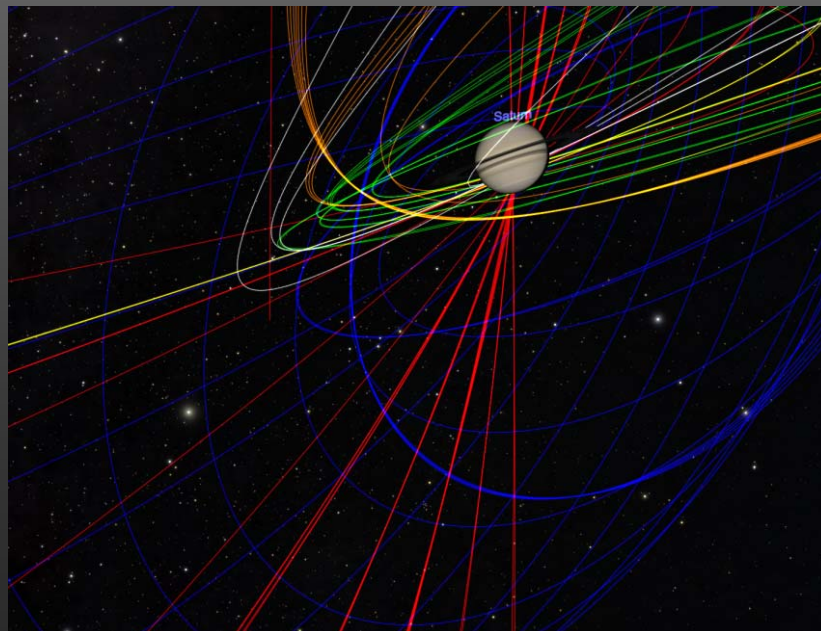

Software in Synra Dome

Synra