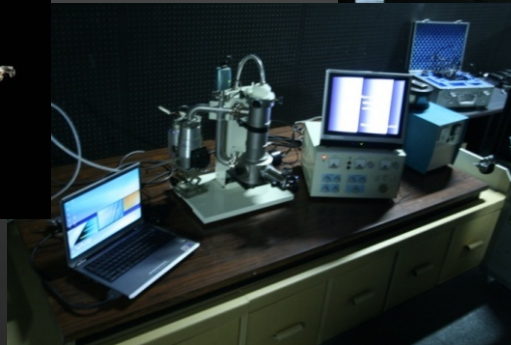

Software in Synra Dome

Synra

Various Events in Synra Dome

Synra

- Technical Demo. Workshop
- Stereoscopic Visual Jockey Concert
- BELLA GAIA private preview
- Digital Planetarium Workshop, etc.

- All sky video recording and various special devices to visualize invisible things.
- Stereoscopic movies from deep sea.
- All sky walk through in proton accelerator.
- Real-time games in dome!
- and more!