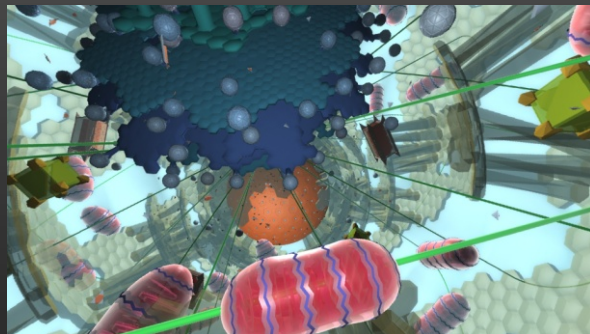

Synra Dome

ORIHALCON Technologies

Toshiyuki Takahei

- 20th Aug, 2008, The First Public Stereoscopic Dome in Japan 'Synra Dome' was opened in Science Museum, Kitanomaru, Tokyo.
- 'Synra' comes from 'Shinra Bansyou' which means 'Everything in Universe' in Japanese.

- Original Stereoscopic Full-dome movie rendered by SCISS Uniview
- Presented by Orihalcon Technologies, Inc.

- Visualize time and space simulated by super computers.
- Presented by NAOJ 4D2U Project.
- Contents:
 - Milky Way Galaxy
 - Formation of Earth and Moon
 - Cosmic View

The Central Dogma

Synra

- Visualize complicated process from genomic information to protein synthesis.
- Stylish 'Japanese robot animation' visual.
- Presented by RIKEN Omics Science Center

- Scientists talk about the latest scientific topics by themselves with immersive interactive tools.
- Interactive and Real-time is key of the live show.
- From Astronomy to life science, everything!

- Since 1996. Now reborn in Synra Dome.
 - Astronomical topics
 - Galaxy Collision Simulation
 - Remote Observation with Yerkes Obs.
 - Guest Corner

- The most beautiful space visuals. The world first stereoscopic Uniview installed.
- Mitaka Pro, advanced version of Mitaka is used in UNIVERSE Live Show.
- Brand-new immersive presentation tool Quadratura as dome visualization framework.
- AllSkyViewer and other tools for the best dome content creation workflow.