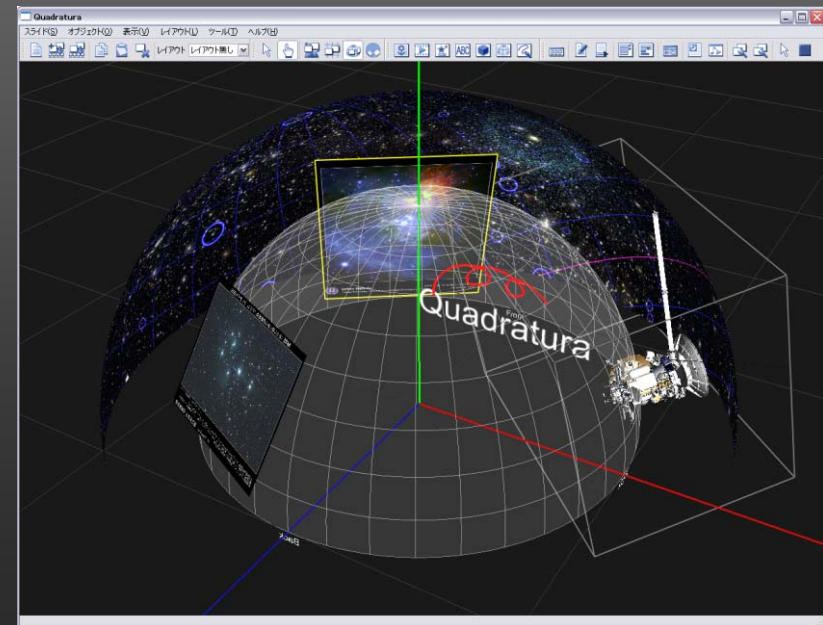

Software in Synra Dome

Synra